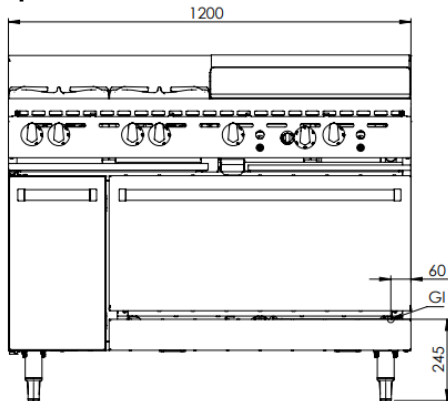

B+S BLACK SERIES: OV-SB4-GRP6

Combination Oven with Four Open Burners & 600mm Grill Plate

Project: _____ Item: _____

OV-SB4-GRP6

Standard Features:

- AISI Grade Stainless Steel
- Heavy duty complete stainless steel frame with 300mm storage cabinet
- 31MJ black enameled Italian made burner (BT)
- 22MJ aluminised tube burner per 300mm section (GRP)
- 29MJ solid stainless steel tubular oven burner (OV)
- Heavy duty Italian made vitreous enameled trivets
- Heavy duty mild steel grill plate (16mm Thick)
- Top welded, smooth finish design
- Solid mild steel base plate allows for even heat distribution
- Heavy duty insulated drop down door with spring hinge system
- German manufactured thermostat ensures accurate temperature control
- Flame Failure - Included as standard
- Multi-setting gas valve – Allows greater regulation of flame setting
- Easy access to all components for servicing and adjustments
- Easy to clean fat spillage trays
- Largest gastronorm capacity in its class
- Internal Oven Dimensions: 630mm D x 785mm W x 290mm H (Height is measured from lowest rack position to the top panel)

Options:

- Natural or LPG Gas
- PLT – With Pilot
- Non-swivel rear castors – Set of two
- Chrome Plating
- Fan Forced

Specifications:

MODEL	LENGTH (mm)	DEPTH (mm)	HEIGHT (mm)	NET WEIGHT (kg)	GAS CONSUMPTION (Mj/h)	
					NG	LPG
OV-SB4-GRP6	1200	840	1030	-	197	172