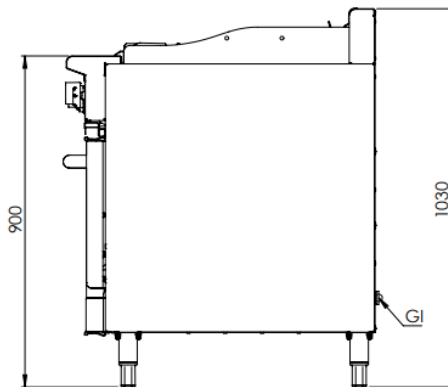

B+S BLACK SERIES: OV-SB4-GRP6

Combination Oven with Four Open Burners & 600mm Grill Plate

Project: _____ Item: _____

OV-SB4-GRP6

Standard Features:

- AISI Grade Stainless Steel
- Heavy duty complete stainless steel frame with 300mm storage cabinet
- 31MJ black enameled Italian made burner (BT)
- 22MJ aluminised tube burner per 300mm section (GRP)
- 29MJ solid stainless steel tubular oven burner (OV)
- Heavy duty Italian made vitreous enameled trivets
- Heavy duty mild steel grill plate (16mm Thick)
- Top welded, smooth finish design
- Solid mild steel base plate allows for even heat distribution
- Heavy duty insulated drop down door with spring hinge system
- German manufactured thermostat ensures accurate temperature control
- Flame Failure - Included as standard
- Multi-setting gas valve – Allows greater regulation of flame setting
- Easy access to all components for servicing and adjustments
- Easy to clean fat spillage trays
- Largest gastronorm capacity in its class
- Internal Oven Dimensions: 630mm D x 785mm W x 290mm H (Height is measured from lowest rack position to the top panel)

Options:

- Natural or LPG Gas
- PLT – With Pilot
- Non-swivel rear castors – Set of two
- Chrome Plating
- Fan Forced

Specifications:

MODEL	LENGTH (mm)	DEPTH (mm)	HEIGHT (mm)	NET WEIGHT (kg)	GAS CONSUMPTION (Mj/h)	
					NG	LPG
OV-SB4-GRP6	1200	840	1030	-	197	172