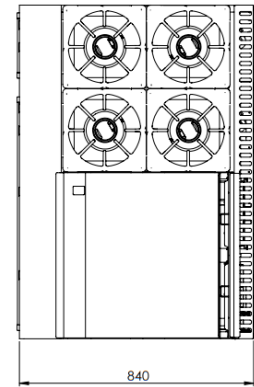

B+S BLACK SERIES: OV-SB4-GRP6

Combination Oven with Four Open Burners & 600mm Grill Plate

Project: _____ Item: _____

OV-SB4-GRP6

Standard Features:

- AISI Grade Stainless Steel
- Heavy duty complete stainless steel frame with 300mm storage cabinet
- 31MJ black enameled Italian made burner (BT)
- 22MJ aluminised tube burner per 300mm section (GRP)
- 29MJ solid stainless steel tubular oven burner (OV)
- Heavy duty Italian made vitreous enameled trivets
- Heavy duty mild steel grill plate (16mm Thick)
- Top welded, smooth finish design
- Solid mild steel base plate allows for even heat distribution
- Heavy duty insulated drop down door with spring hinge system
- German manufactured thermostat ensures accurate temperature control
- Flame Failure - Included as standard
- Multi-setting gas valve – Allows greater regulation of flame setting
- Easy access to all components for servicing and adjustments
- Easy to clean fat spillage trays
- Largest gastronorm capacity in its class
- Internal Oven Dimensions: 630mm D x 785mm W x 290mm H (Height is measured from lowest rack position to the top panel)

Options:

- Natural or LPG Gas
- PLT – With Pilot
- Non-swivel rear castors – Set of two
- Chrome Plating
- Fan Forced

Specifications:

MODEL	LENGTH (mm)	DEPTH (mm)	HEIGHT (mm)	NET WEIGHT (kg)	GAS CONSUMPTION (Mj/h)	
					NG	LPG
OV-SB4-GRP6	1200	840	1030	-	197	172