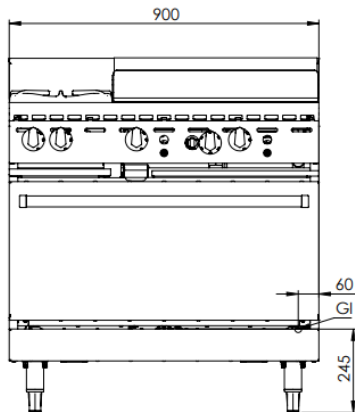

### Standard Features:

- AISI Grade Stainless Steel
- Heavy duty complete stainless steel frame
- 31MJ black enameled Italian made burner (BT)
- 22MJ aluminised tube burner per 300mm section (GRP)
- 29MJ solid stainless steel tubular oven burner (OV)
- Heavy duty Italian made vitreous enameled trivets
- Heavy duty mild steel grill plate (16mm Thick)
- Top welded, smooth finish design
- Solid mild steel base plate allows for even heat distribution
- Heavy duty insulated drop down door with spring hinge system
- German manufactured thermostat ensures accurate temperature control
- Flame Failure - Included as standard
- Multi-setting gas valve – Allows greater regulation of flame setting
- Easy access to all components for servicing and adjustments
- Easy to clean fat spillage trays
- Largest gastronorm capacity in its class
- Internal Oven Dimensions: 630mm D x 785mm W x 290mm H (Height is measured from lowest rack position to the top panel)

### Specifications:

MODEL	LENGTH (mm)	DEPTH (mm)	HEIGHT (mm)	NET WEIGHT (kg)	GAS CONSUMPTION (Mj/h)	
					NG	LPG
OV-SB2-GRP6	900	840	1030	-	135	122