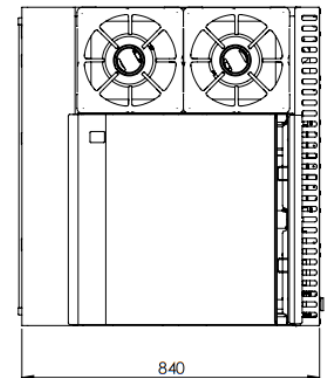

### Standard Features:

- AISI Grade Stainless Steel
- Heavy duty complete stainless steel frame
- 31MJ black enameled Italian made burner (BT)
- 22MJ aluminised tube burner per 300mm section (GRP)
- 29MJ solid stainless steel tubular oven burner (OV)
- Heavy duty Italian made vitreous enameled trivets
- Heavy duty mild steel grill plate (16mm Thick)
- Top welded, smooth finish design
- Solid mild steel base plate allows for even heat distribution
- Heavy duty insulated drop down door with spring hinge system
- German manufactured thermostat ensures accurate temperature control
- Flame Failure - Included as standard
- Multi-setting gas valve – Allows greater regulation of flame setting
- Easy access to all components for servicing and adjustments
- Easy to clean fat spillage trays
- Largest gastronorm capacity in its class
- Internal Oven Dimensions: 630mm D x 785mm W x 290mm H (Height is measured from lowest rack position to the top panel)

### Specifications:

MODEL	LENGTH (mm)	DEPTH (mm)	HEIGHT (mm)	NET WEIGHT (kg)	GAS CONSUMPTION (Mj/h)	
					NG	LPG
OV-SB2-GRP6	900	840	1030	-	135	122