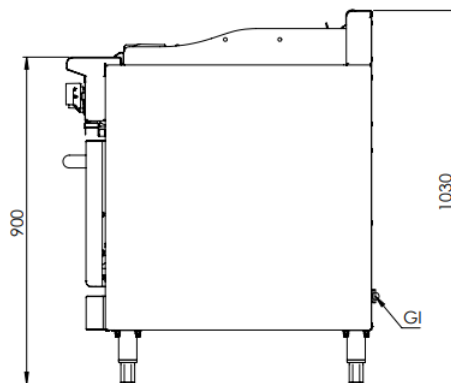

### Standard Features:

- AISI Grade Stainless Steel
- Heavy duty complete stainless steel frame
- 31MJ black enameled Italian made burner (BT)
- 22MJ aluminised tube burner per 300mm section (GRP)
- 29MJ solid stainless steel tubular oven burner (OV)
- Heavy duty Italian made vitreous enameled trivets
- Heavy duty mild steel grill plate (16mm Thick)
- Top welded, smooth finish design
- Solid mild steel base plate allows for even heat distribution
- Heavy duty insulated drop down door with spring hinge system
- German manufactured thermostat ensures accurate temperature control
- Flame Failure - Included as standard
- Multi-setting gas valve – Allows greater regulation of flame setting
- Easy access to all components for servicing and adjustments
- Easy to clean fat spillage trays
- Largest gastronorm capacity in its class
- Internal Oven Dimensions: 630mm D x 785mm W x 290mm H (Height is measured from lowest rack position to the top panel)

### Specifications:

MODEL	LENGTH (mm)	DEPTH (mm)	HEIGHT (mm)	NET WEIGHT (kg)	GAS CONSUMPTION (Mj/h)	
					NG	LPG
OV-SB2-GRP6	900	840	1030	-	135	122