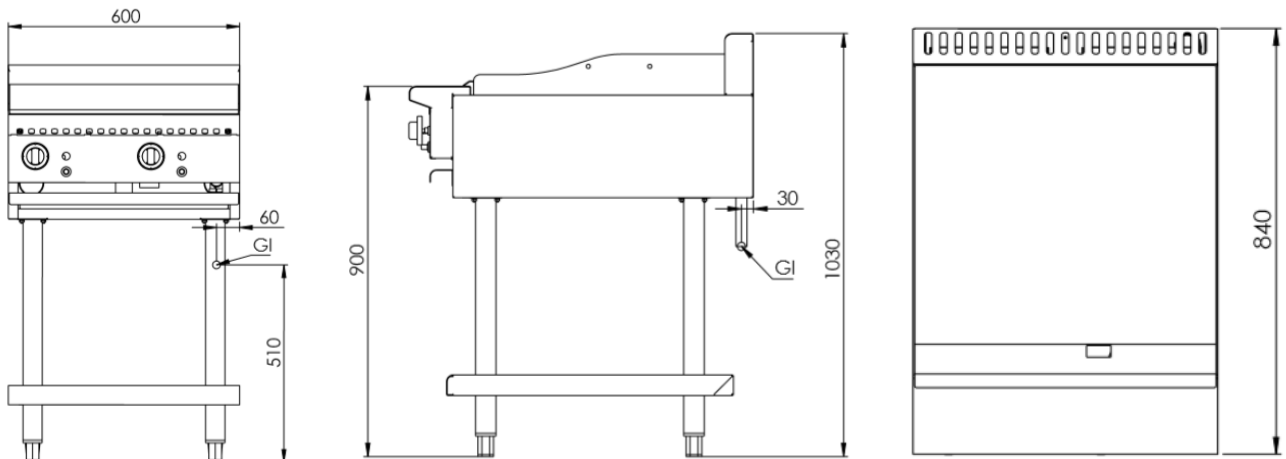

## Grill Plate 600mm

Project: \_\_\_\_\_ Item: \_\_\_\_\_

VHGRP-6

### Specifications:

MODEL	LENGTH (mm)	DEPTH (mm)	HEIGHT (mm)	GAS CONSUMPTION (Mj/h)	
				NG	LPG
VHGRP-6	600	840	1030	44	44