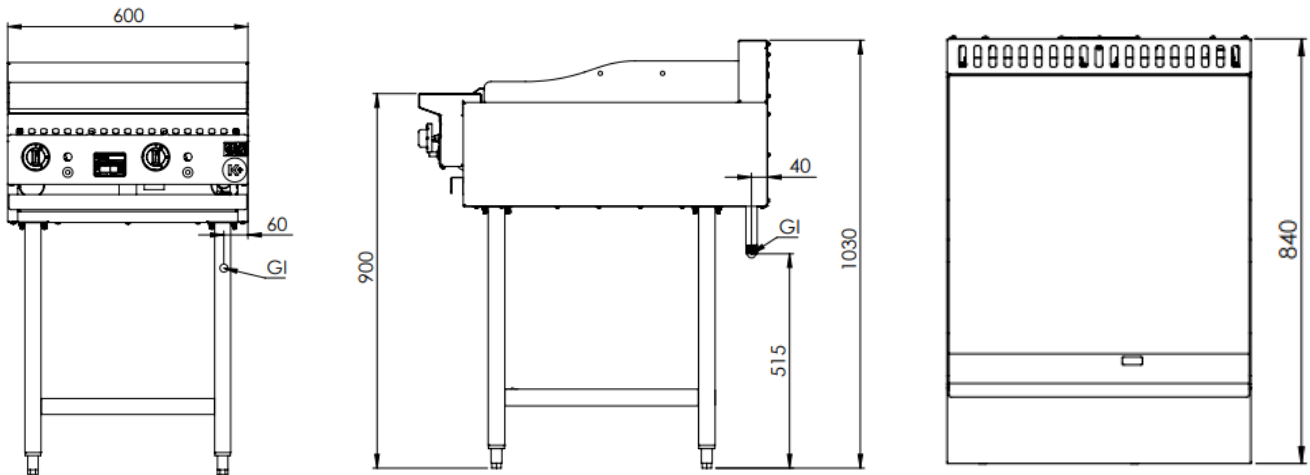

K+ SERIES: KGRP-6 Grill Plate 600mm

Project: _____ Item: _____

KGRP-6

Standard Features:

- Stainless Steel Frame
- Heavy Duty Mild Steel Plate (16mm Thick)
- Multi-setting gas valve as standard allowing for greater regulation of flame setting
- Piezo Ignition & Flame Failure Device
- Open Stand with Under Shelf
- Easy to clean fat spillage tray
- Front access to all components makes service easy
- 12-Month Warranty

Options:

- Natural or LP Gas

Specifications:

MODEL	LENGTH (mm)	DEPTH (mm)	HEIGHT (mm)	GAS CONSUMPTION (Mj/h)	
				NG	LPG
KGRP-6	600	840	1030	44	44

Connections:

GAS (GI) (BSP)	SUPPLY PRESSURE (kPa)	
	NG	LPG
¾" (M)	1.0	2.6